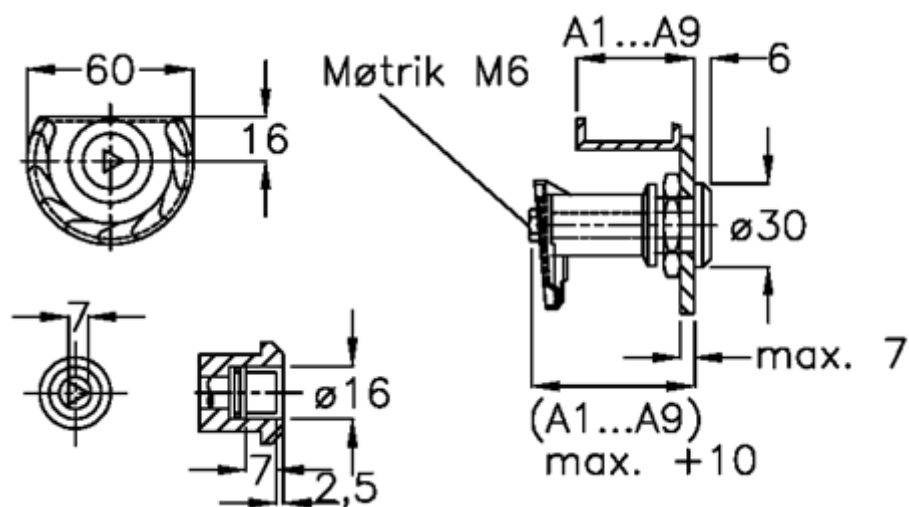

Data Sheet

Article number: 20918022

Description: E+G Door lock
GN 119-DK-A2

Measures

Door + frame thickness = 22-30

Measure type = A2